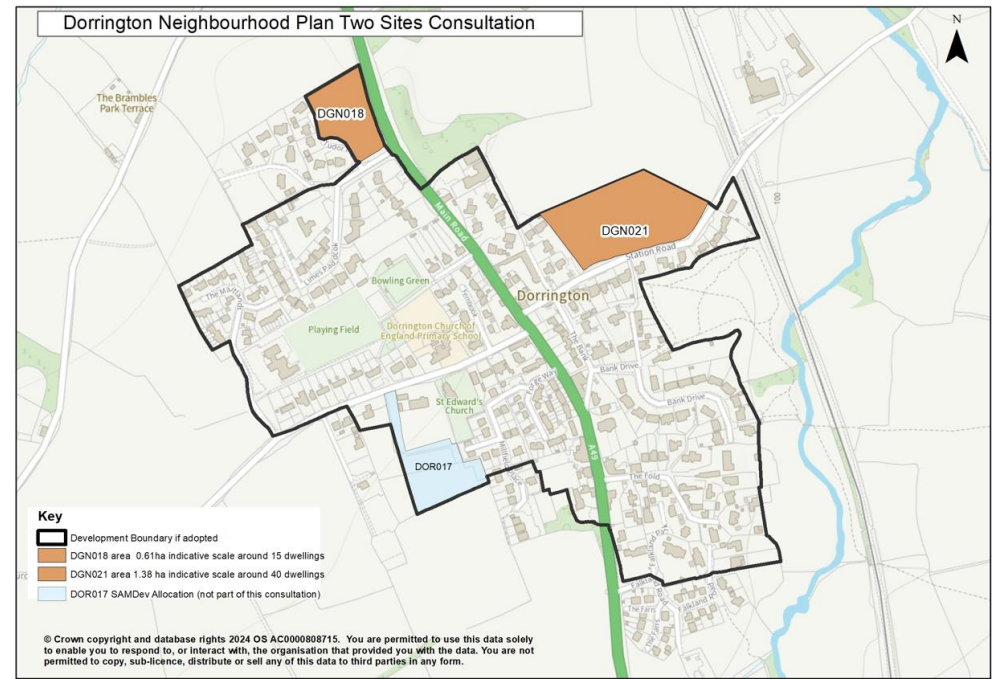

# CONDOVER PARISH NEIGHBOURHOOD PLAN: PREFERRED SITE OPTIONS FOR DORRINGTON

TO DELIVER 55 NEW HOMES 2024 – 2034 WITH A FURTHER 7 HOMES TO BE DELIVERED ON WINDFALL SITES

## OPTION 1 3 Sites

Off The Maitlands	5 homes	
Off Limes Paddock	15 homes	
Off Station Road	35 homes	= 55 new homes

## OPTION 2 2 Sites

Off Limes Paddock	15 homes	
Off Station Road	40 homes	= 55 new homes

**TO ENSURE FAIR REPRESENTATION, PLEASE ONLY COMPLETE ONE 'PREFERENCE' SLIP PER PERSON**