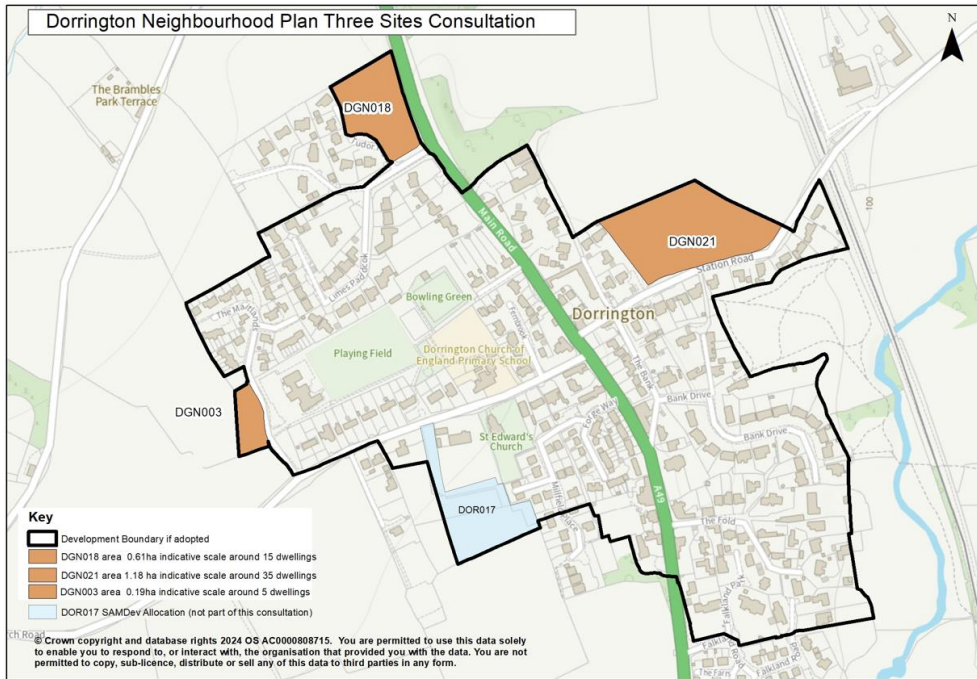

# CONDOVER PARISH NEIGHBOURHOOD PLAN: PREFERRED SITE OPTIONS FOR DORRINGTON

TO DELIVER 55 NEW HOMES 2024 – 2034 WITH A FURTHER 7 HOMES TO BE DELIVERED ON WINDFALL SITES

## OPTION 1 3 Sites

Off The Maitlands	5 homes	
Off Limes Paddock	15 homes	
Off Station Road	35 homes	= 55 new homes

## OPTION 2 2 Sites

Off Limes Paddock	15 homes	
Off Station Road	40 homes	= 55 new homes

**TO ENSURE FAIR REPRESENTATION, PLEASE ONLY COMPLETE ONE 'PREFERENCE' SLIP PER PERSON**